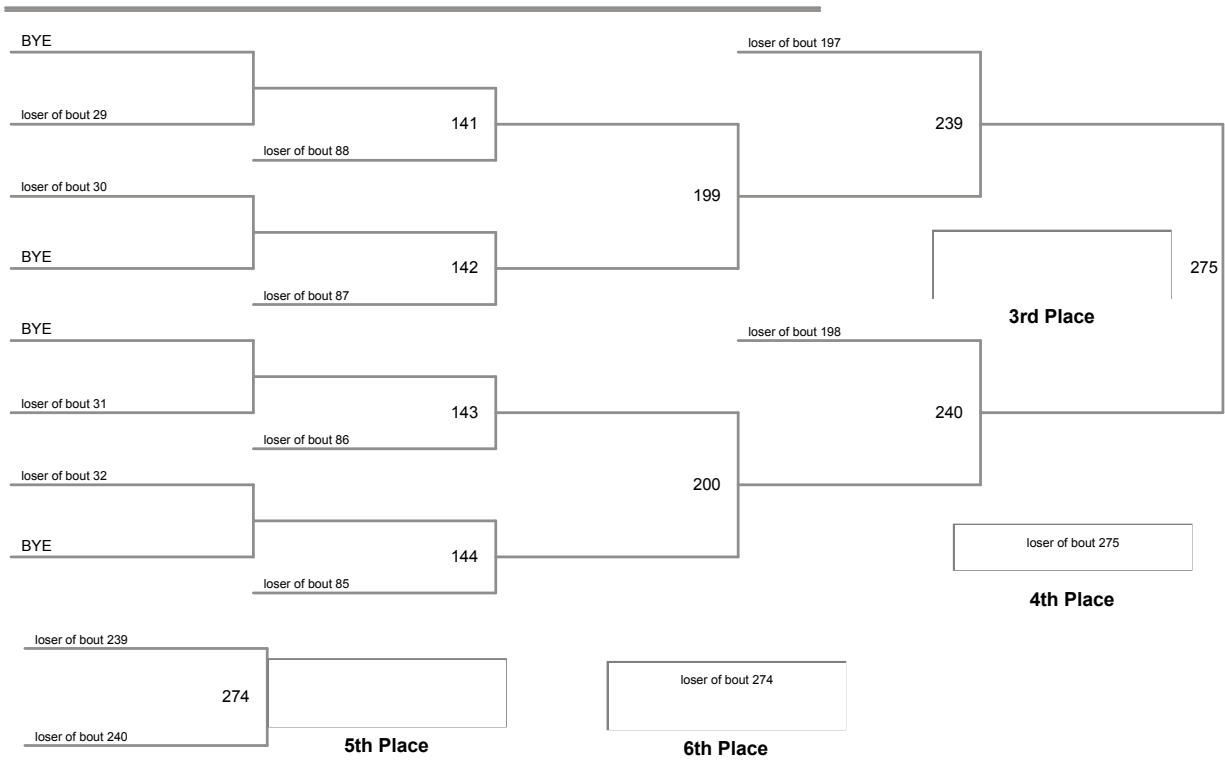

2015 PIAA District 10 AA Tournament
2015 PIAA Distr Division

106 Lbs

2015 PIAA District 10 AA Tournament
2015 PIAA Distr Division

113 Lbs

2015 PIAA District 10 AA Tournament
2015 PIAA Distr Division

120 Lbs

Champion

loser of bout 261
2nd Place

3rd Place

4th Place

5th Place

6th Place

126 Lbs

132 Lbs

138 Lbs

145 Lbs

152 Lbs

2015 PIAA District 10 AA Tournament
2015 PIAA Distr Division

160 Lbs

170 Lbs

182 Lbs

2015 PIAA District 10 AA Tournament
2015 PIAA Distr Division

195 Lbs

2015 PIAA District 10 AA Tournament
2015 PIAA Distr Division

220 Lbs

285 Lbs