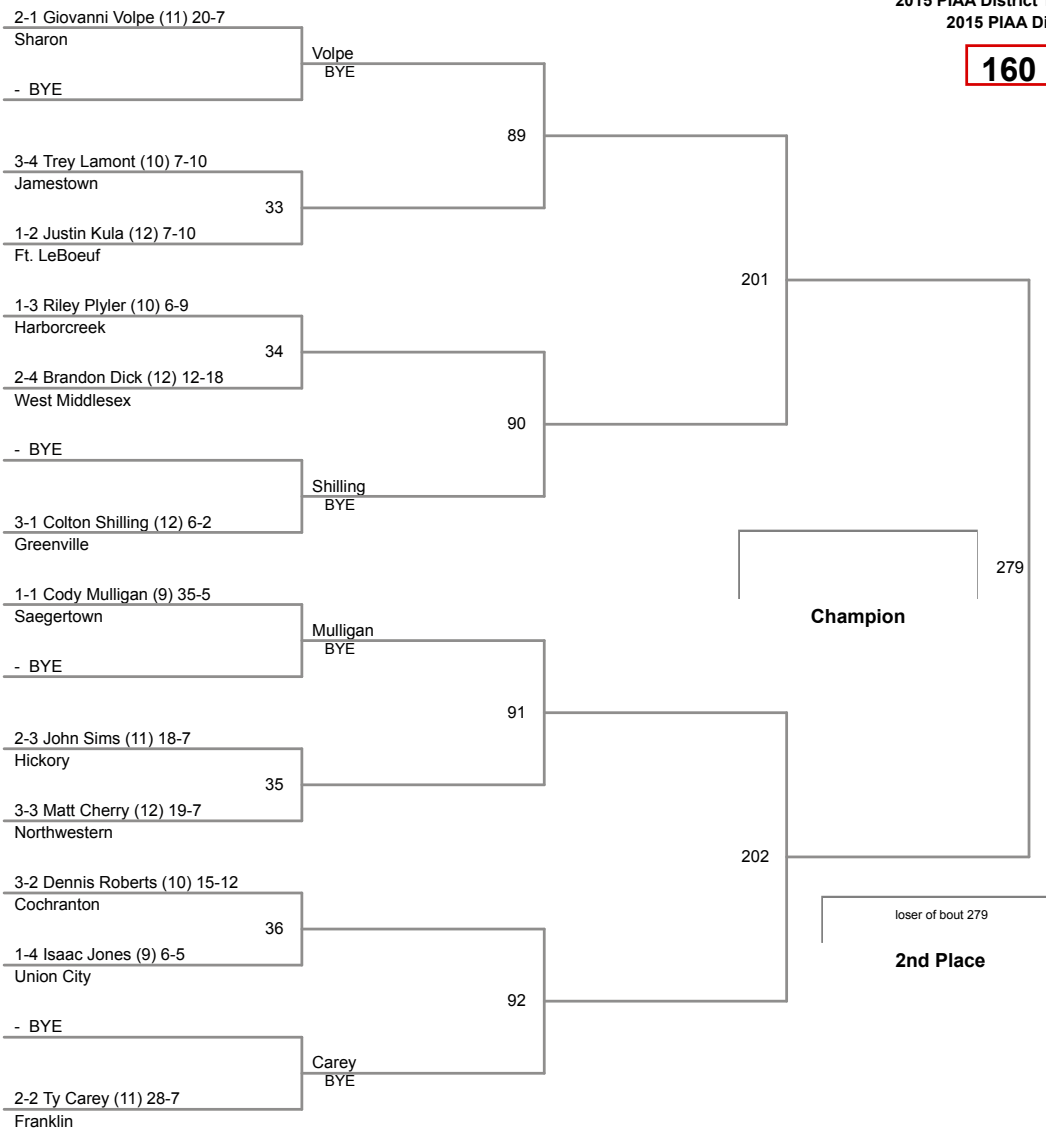

138 Lbs

145 Lbs

152 Lbs

2015 PIAA District 10 AA Tournament
2015 PIAA Distr Division

160 Lbs

170 Lbs

182 Lbs

2015 PIAA District 10 AA Tournament
2015 PIAA Distr Division