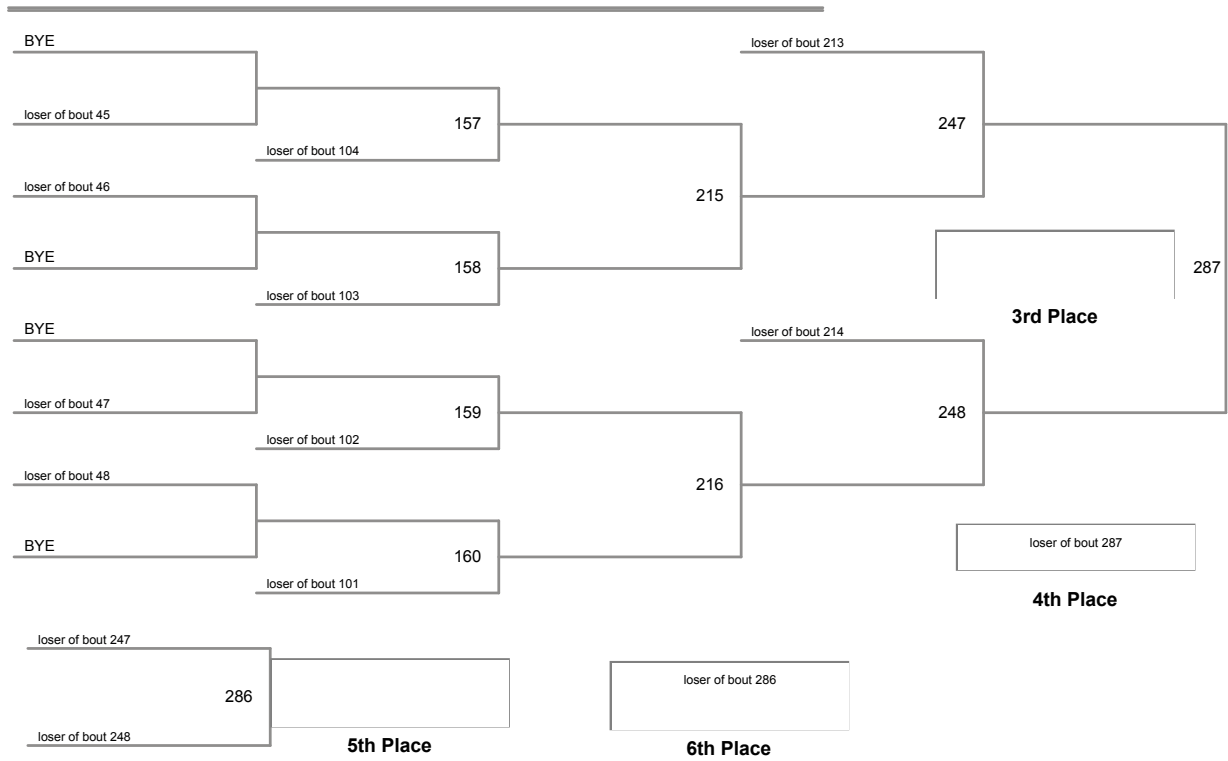

138 Lbs

145 Lbs

152 Lbs

2015 PIAA District 10 AA Tournament
2015 PIAA Distr Division

160 Lbs

170 Lbs

182 Lbs

2015 PIAA District 10 AA Tournament
2015 PIAA Distr Division

195 Lbs

2015 PIAA District 10 AA Tournament
2015 PIAA Distr Division

220 Lbs

285 Lbs