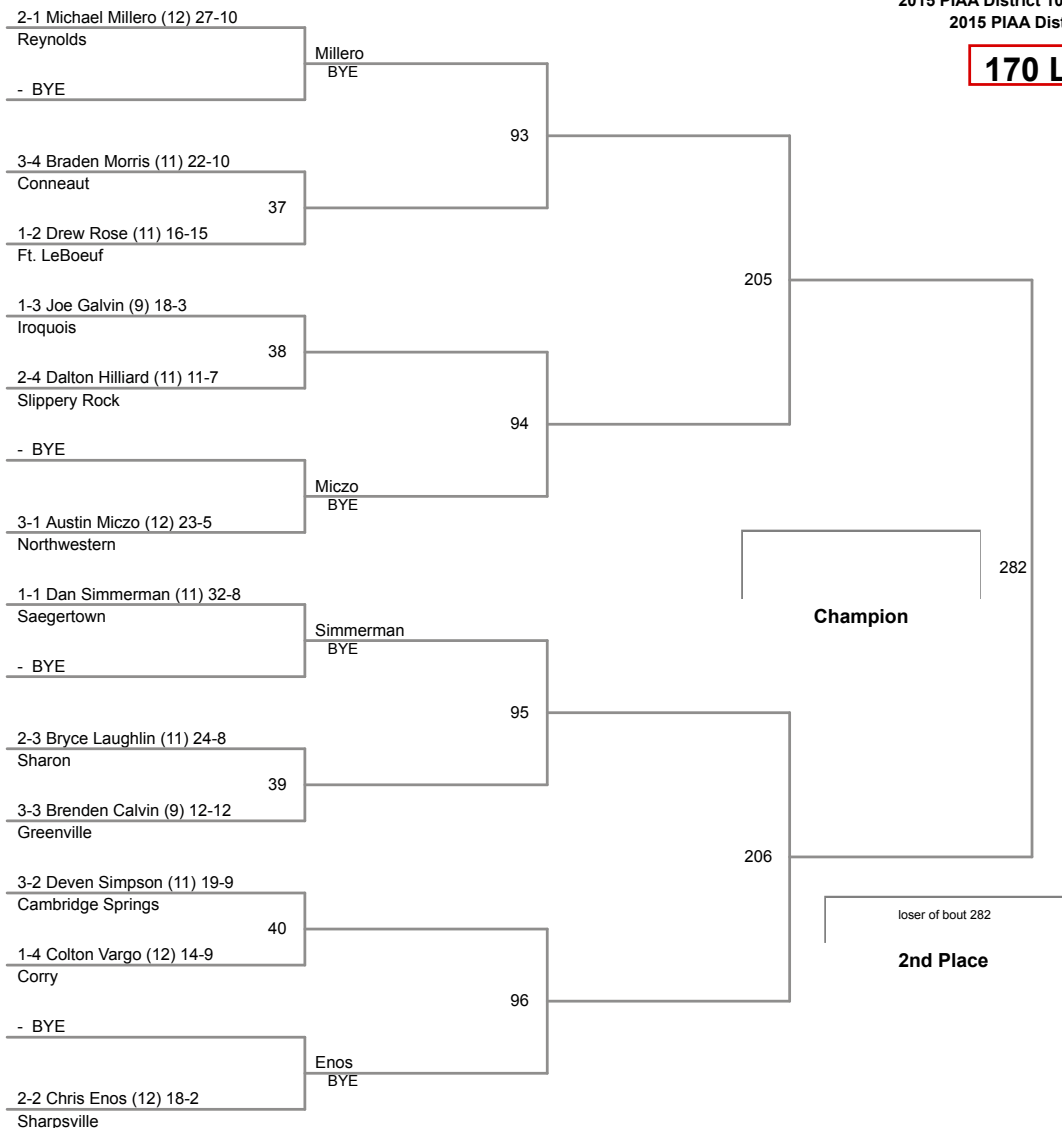

138 Lbs

145 Lbs

152 Lbs

2015 PIAA District 10 AA Tournament
2015 PIAA Distr Division

160 Lbs

170 Lbs

182 Lbs

2015 PIAA District 10 AA Tournament
2015 PIAA Distr Division

195 Lbs

2015 PIAA District 10 AA Tournament
2015 PIAA Distr Division

220 Lbs

285 Lbs