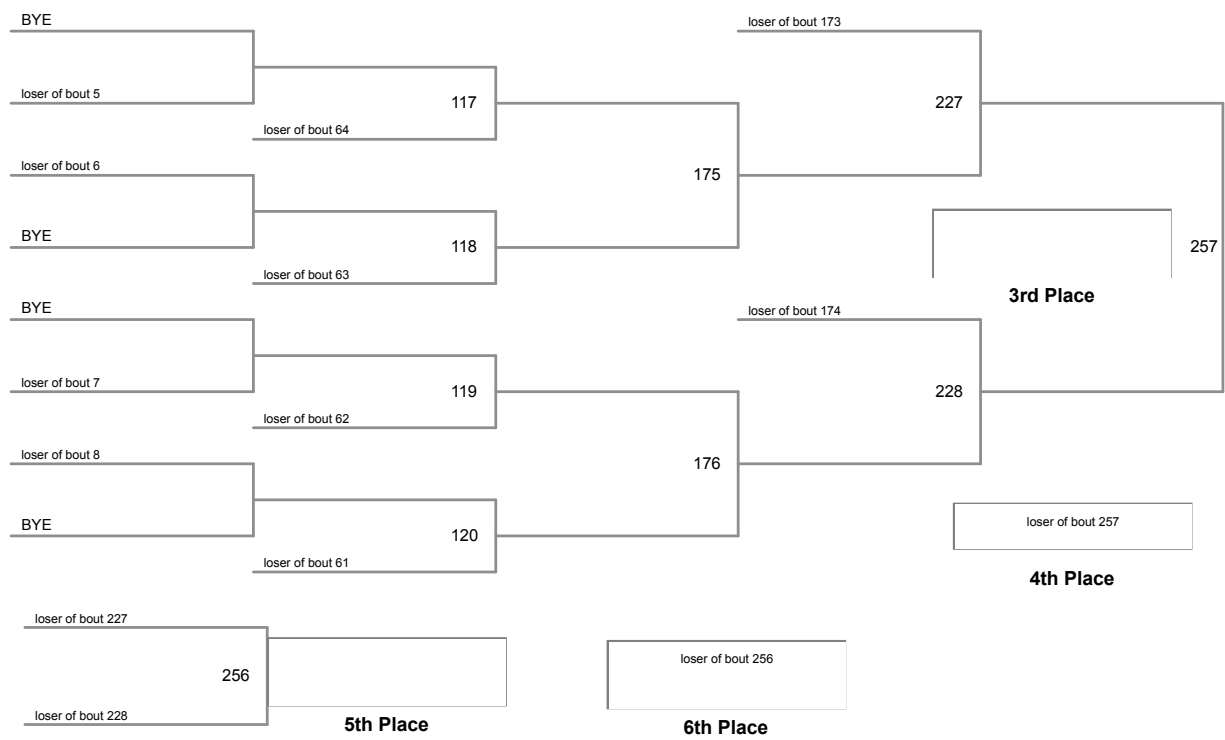

2015 PIAA District 10 AA Tournament
2015 PIAA Distr Division

106 Lbs

2015 PIAA District 10 AA Tournament
2015 PIAA Distr Division

113 Lbs

2015 PIAA District 10 AA Tournament
2015 PIAA Distr Division

120 Lbs

Champion

loser of bout 261
2nd Place

3rd Place

4th Place

5th Place

6th Place

126 Lbs

132 Lbs

138 Lbs

145 Lbs

152 Lbs

2015 PIAA District 10 AA Tournament
2015 PIAA Distr Division

160 Lbs

170 Lbs

182 Lbs

2015 PIAA District 10 AA Tournament
2015 PIAA Distr Division

195 Lbs

2015 PIAA District 10 AA Tournament
2015 PIAA Distr Division

220 Lbs

285 Lbs