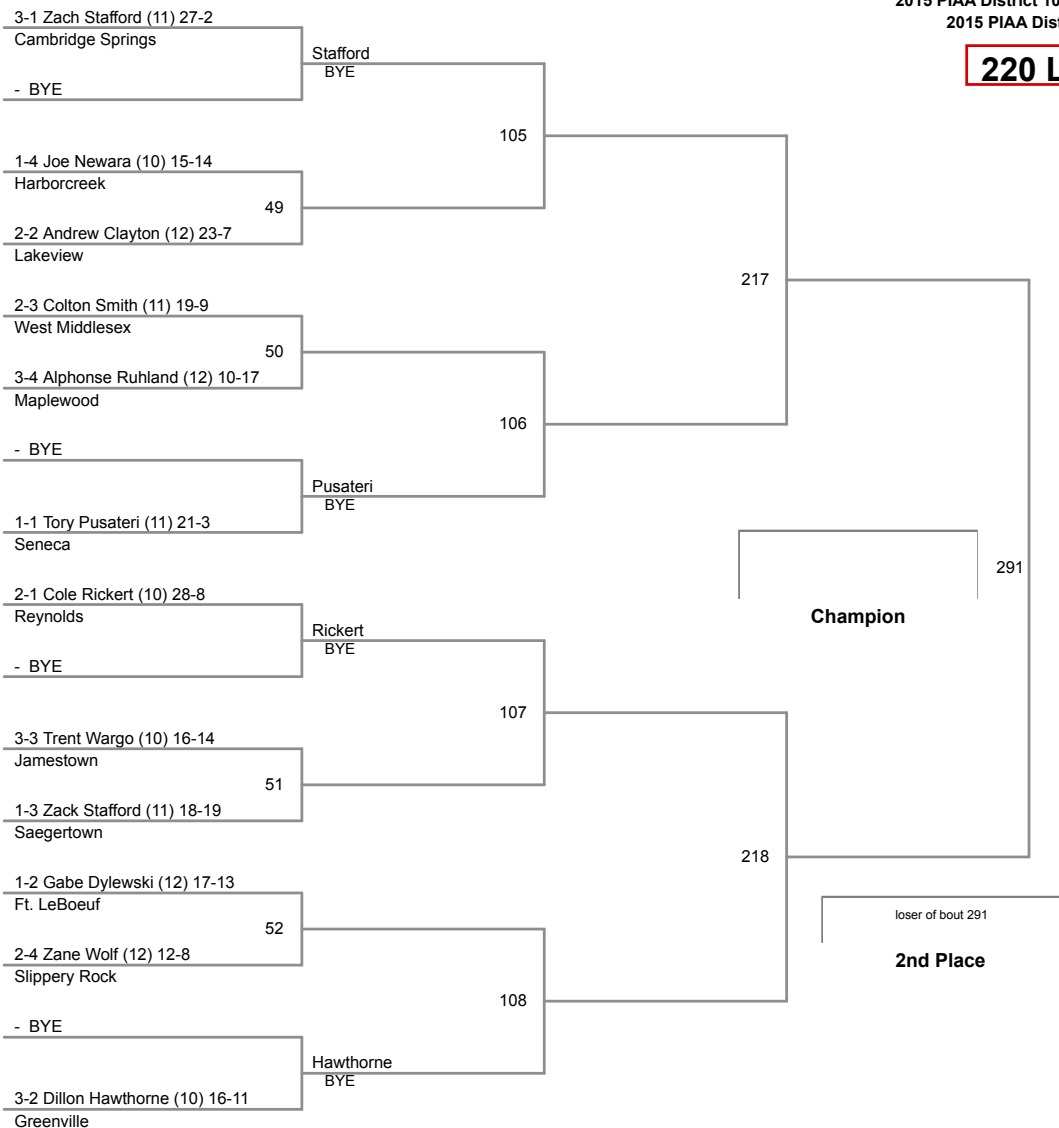

138 Lbs

145 Lbs

152 Lbs

2015 PIAA District 10 AA Tournament
2015 PIAA Distr Division

160 Lbs

170 Lbs

182 Lbs

2015 PIAA District 10 AA Tournament
2015 PIAA Distr Division

195 Lbs

2015 PIAA District 10 AA Tournament
2015 PIAA Distr Division

220 Lbs

285 Lbs