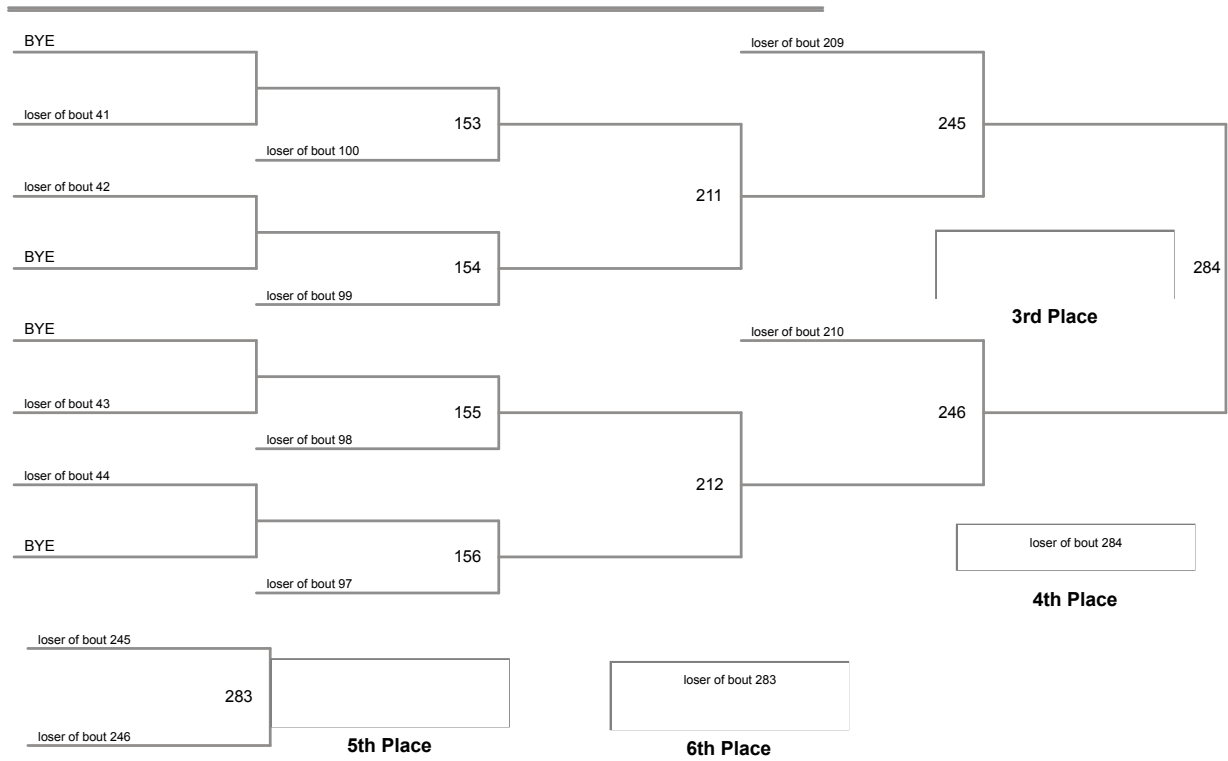

138 Lbs

145 Lbs

152 Lbs

2015 PIAA District 10 AA Tournament
2015 PIAA Distr Division

160 Lbs

170 Lbs

182 Lbs

2015 PIAA District 10 AA Tournament
2015 PIAA Distr Division

195 Lbs

2015 PIAA District 10 AA Tournament
2015 PIAA Distr Division

220 Lbs

285 Lbs