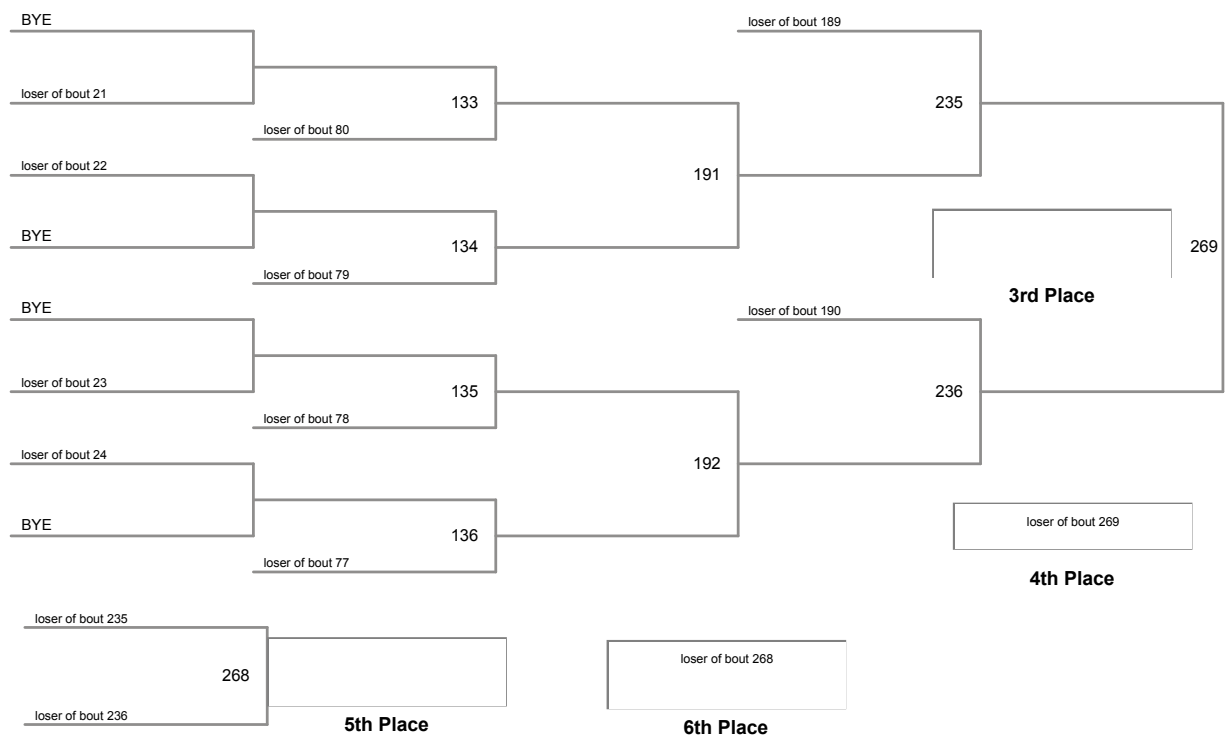

2015 PIAA District 10 AA Tournament
2015 PIAA Distr Division

106 Lbs

2015 PIAA District 10 AA Tournament
2015 PIAA Distr Division

113 Lbs

2015 PIAA District 10 AA Tournament
2015 PIAA Distr Division

120 Lbs

Champion

loser of bout 261
2nd Place

3rd Place

4th Place

5th Place

6th Place

126 Lbs

132 Lbs

138 Lbs

145 Lbs

152 Lbs

2015 PIAA District 10 AA Tournament
2015 PIAA Distr Division

160 Lbs

170 Lbs

182 Lbs

2015 PIAA District 10 AA Tournament
2015 PIAA Distr Division

195 Lbs

2015 PIAA District 10 AA Tournament
2015 PIAA Distr Division

220 Lbs

285 Lbs