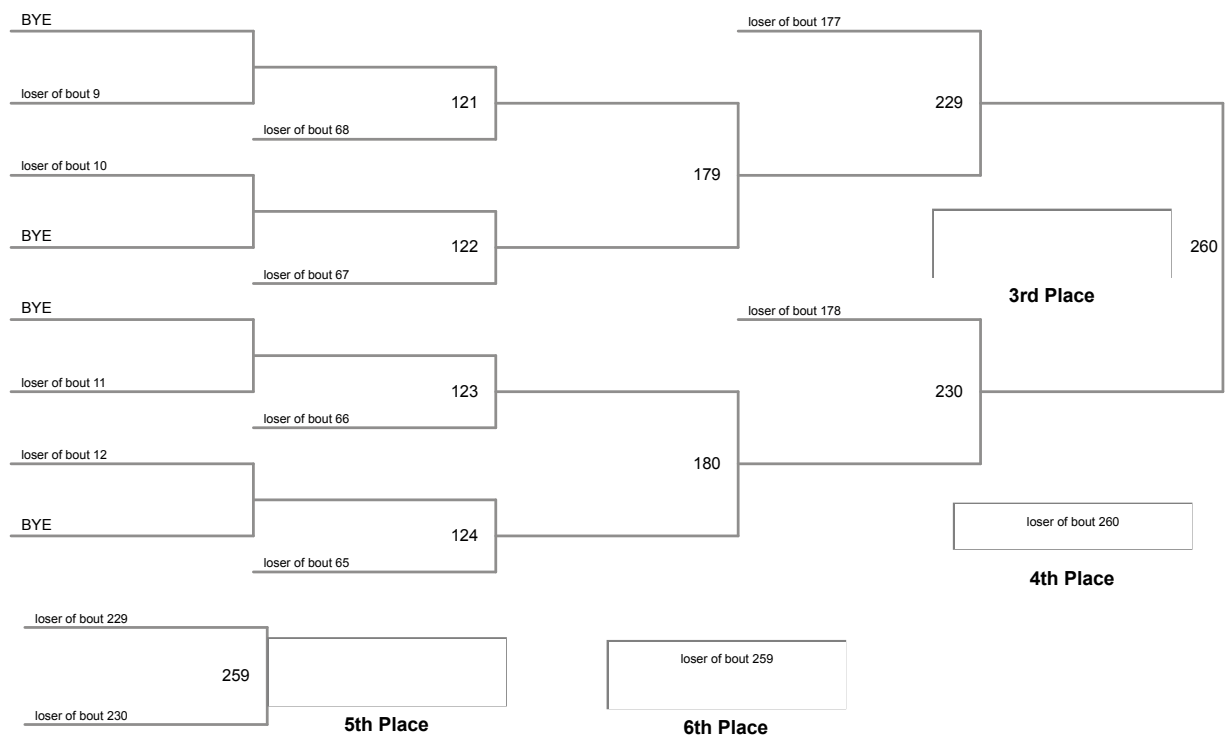

2015 PIAA District 10 AA Tournament
2015 PIAA Distr Division

106 Lbs

2015 PIAA District 10 AA Tournament
2015 PIAA Distr Division

113 Lbs

2015 PIAA District 10 AA Tournament
2015 PIAA Distr Division

120 Lbs

Champion

loser of bout 261
2nd Place

3rd Place

4th Place

5th Place

6th Place

126 Lbs

132 Lbs

138 Lbs

145 Lbs

152 Lbs

2015 PIAA District 10 AA Tournament
2015 PIAA Distr Division

160 Lbs

170 Lbs

182 Lbs

2015 PIAA District 10 AA Tournament
2015 PIAA Distr Division

195 Lbs

2015 PIAA District 10 AA Tournament
2015 PIAA Distr Division

220 Lbs

285 Lbs