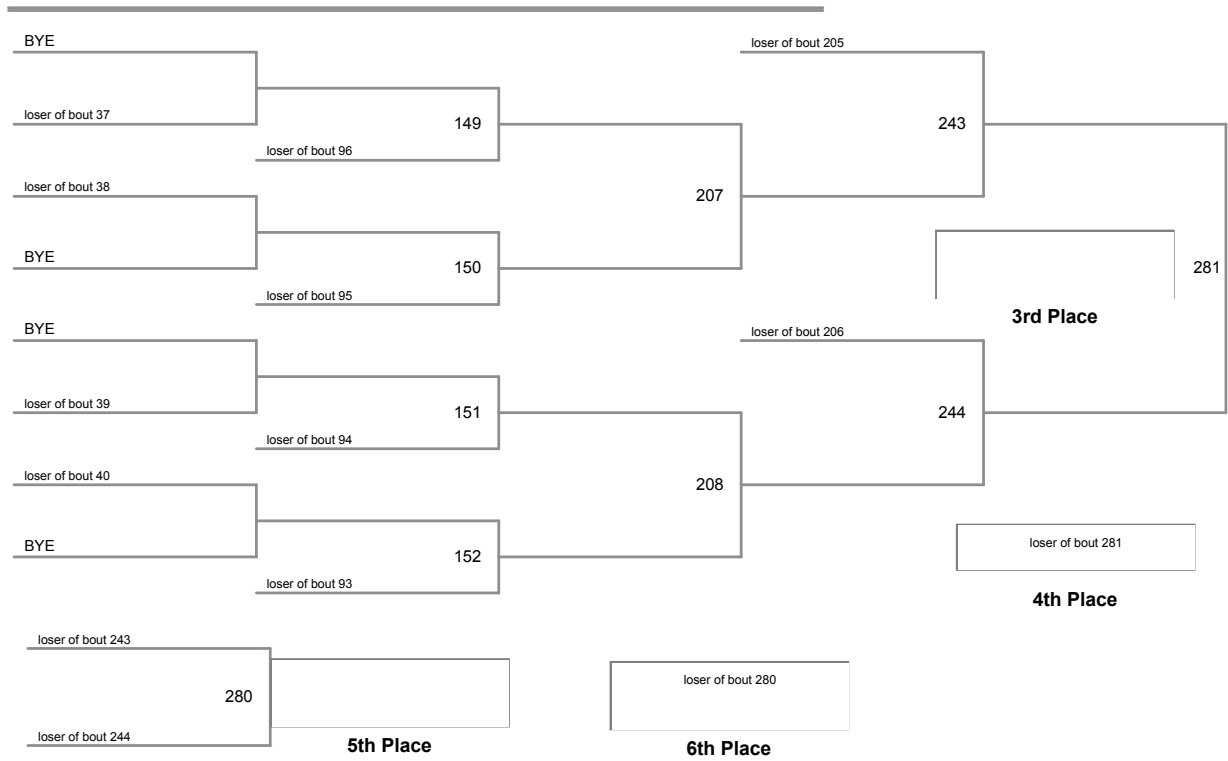

138 Lbs

145 Lbs

152 Lbs

2015 PIAA District 10 AA Tournament
2015 PIAA Distr Division

160 Lbs

170 Lbs

182 Lbs

2015 PIAA District 10 AA Tournament
2015 PIAA Distr Division

195 Lbs

2015 PIAA District 10 AA Tournament
2015 PIAA Distr Division

220 Lbs

285 Lbs