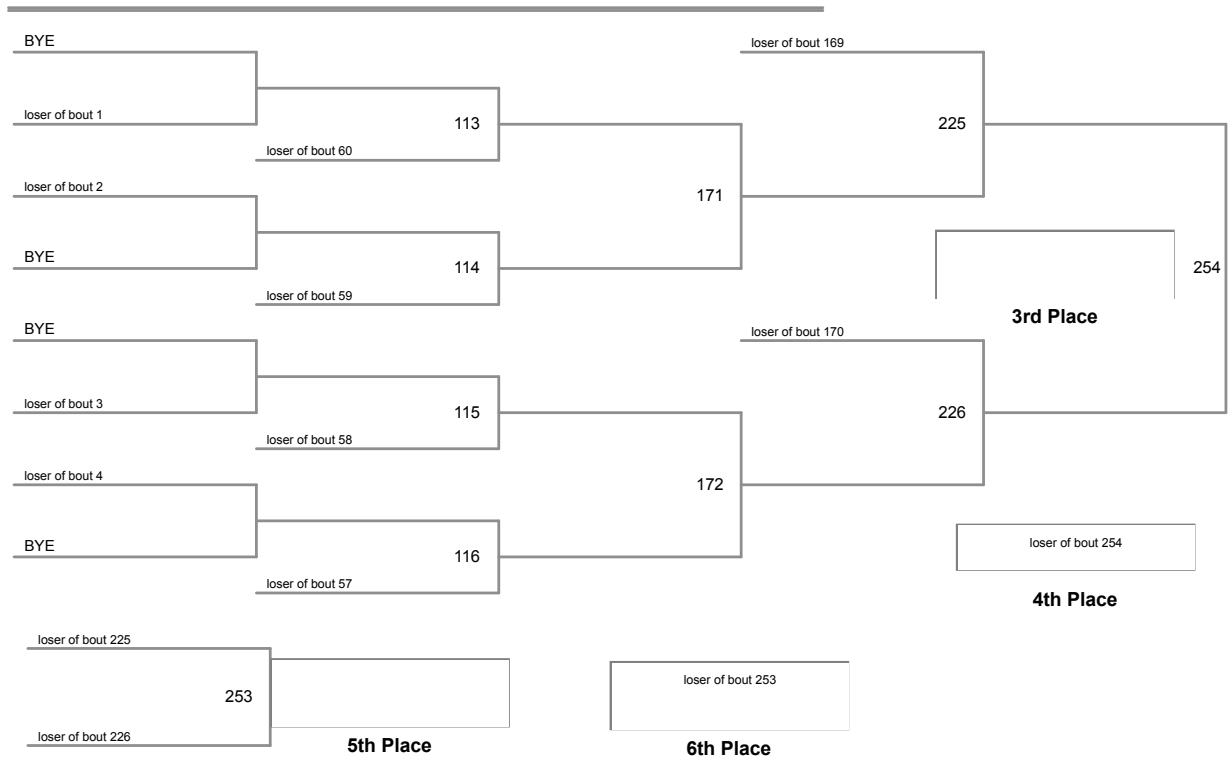

2015 PIAA District 10 AA Tournament
2015 PIAA Distr Division

106 Lbs

2015 PIAA District 10 AA Tournament
2015 PIAA Distr Division

113 Lbs

2015 PIAA District 10 AA Tournament
2015 PIAA Distr Division

120 Lbs

Champion

loser of bout 261
2nd Place

3rd Place

4th Place

5th Place

6th Place

126 Lbs

132 Lbs

138 Lbs

145 Lbs

152 Lbs

2015 PIAA District 10 AA Tournament
2015 PIAA Distr Division

160 Lbs

170 Lbs

182 Lbs

2015 PIAA District 10 AA Tournament
2015 PIAA Distr Division

195 Lbs

2015 PIAA District 10 AA Tournament
2015 PIAA Distr Division

220 Lbs

285 Lbs