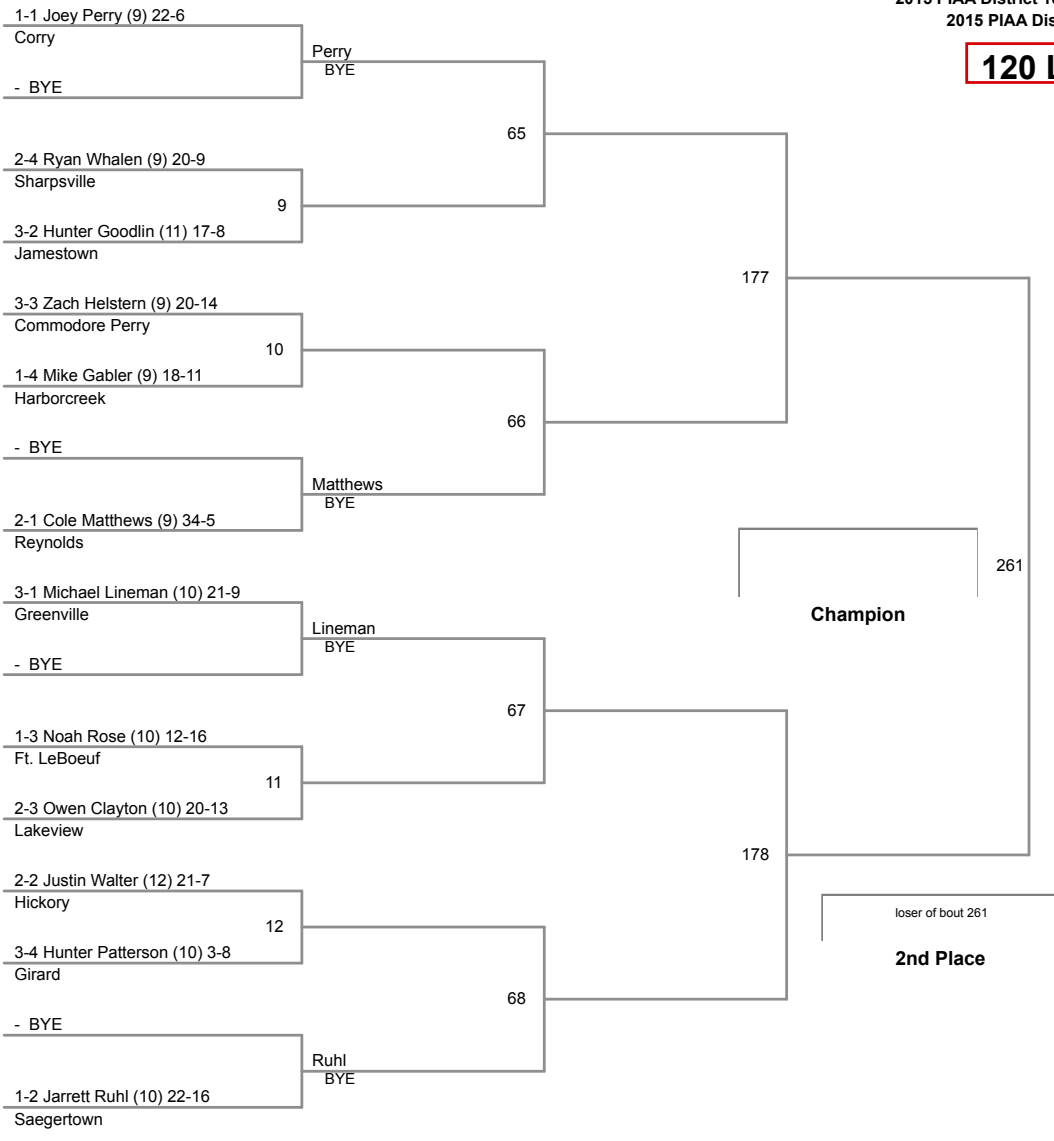

2015 PIAA District 10 AA Tournament
2015 PIAA Distr Division

106 Lbs

2015 PIAA District 10 AA Tournament
2015 PIAA Distr Division

113 Lbs

2015 PIAA District 10 AA Tournament
2015 PIAA Distr Division

120 Lbs

Champion

loser of bout 261
2nd Place

3rd Place

4th Place

5th Place

6th Place

126 Lbs

132 Lbs

138 Lbs

145 Lbs

152 Lbs

2015 PIAA District 10 AA Tournament
2015 PIAA Distr Division

160 Lbs

170 Lbs

182 Lbs

2015 PIAA District 10 AA Tournament
2015 PIAA Distr Division

195 Lbs

2015 PIAA District 10 AA Tournament
2015 PIAA Distr Division

220 Lbs

285 Lbs