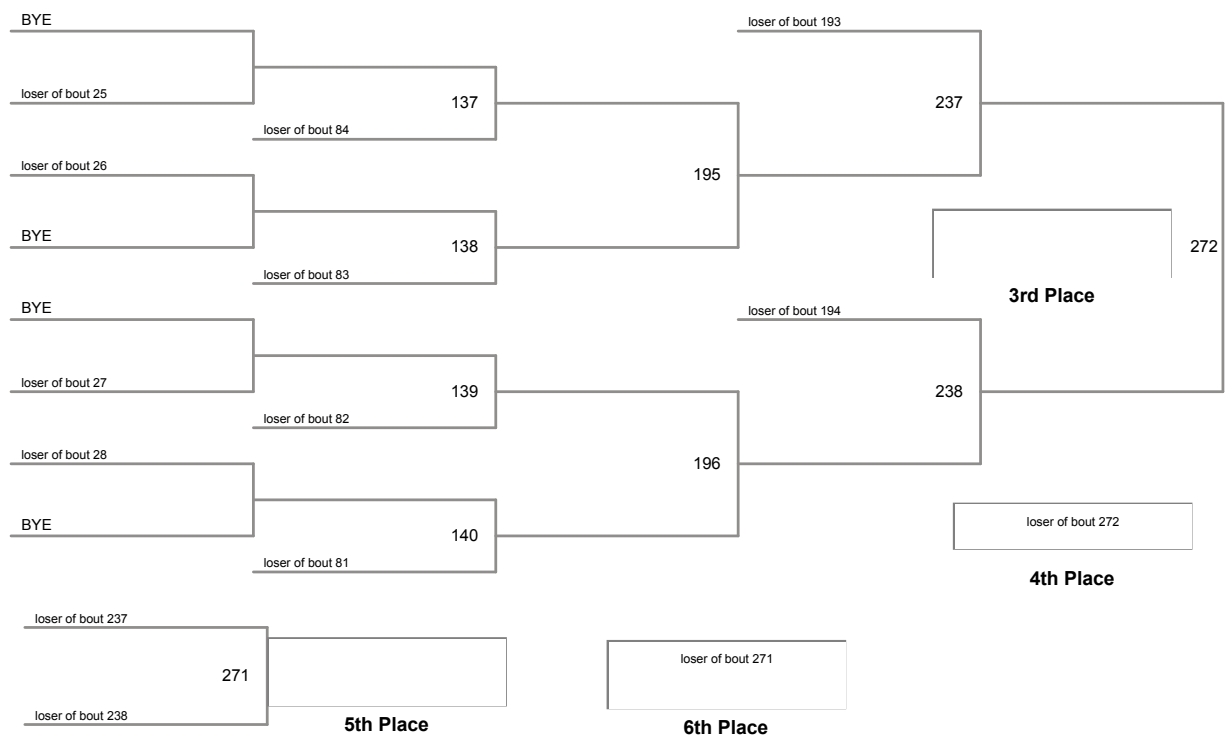

2015 PIAA District 10 AA Tournament
2015 PIAA Distr Division

106 Lbs

2015 PIAA District 10 AA Tournament
2015 PIAA Distr Division

113 Lbs

2015 PIAA District 10 AA Tournament
2015 PIAA Distr Division

120 Lbs

Champion

loser of bout 261
2nd Place

3rd Place

4th Place

5th Place

6th Place

126 Lbs

132 Lbs

138 Lbs

145 Lbs

152 Lbs

2015 PIAA District 10 AA Tournament
2015 PIAA Distr Division

160 Lbs

170 Lbs

182 Lbs

2015 PIAA District 10 AA Tournament
2015 PIAA Distr Division

195 Lbs

2015 PIAA District 10 AA Tournament
2015 PIAA Distr Division

220 Lbs

285 Lbs