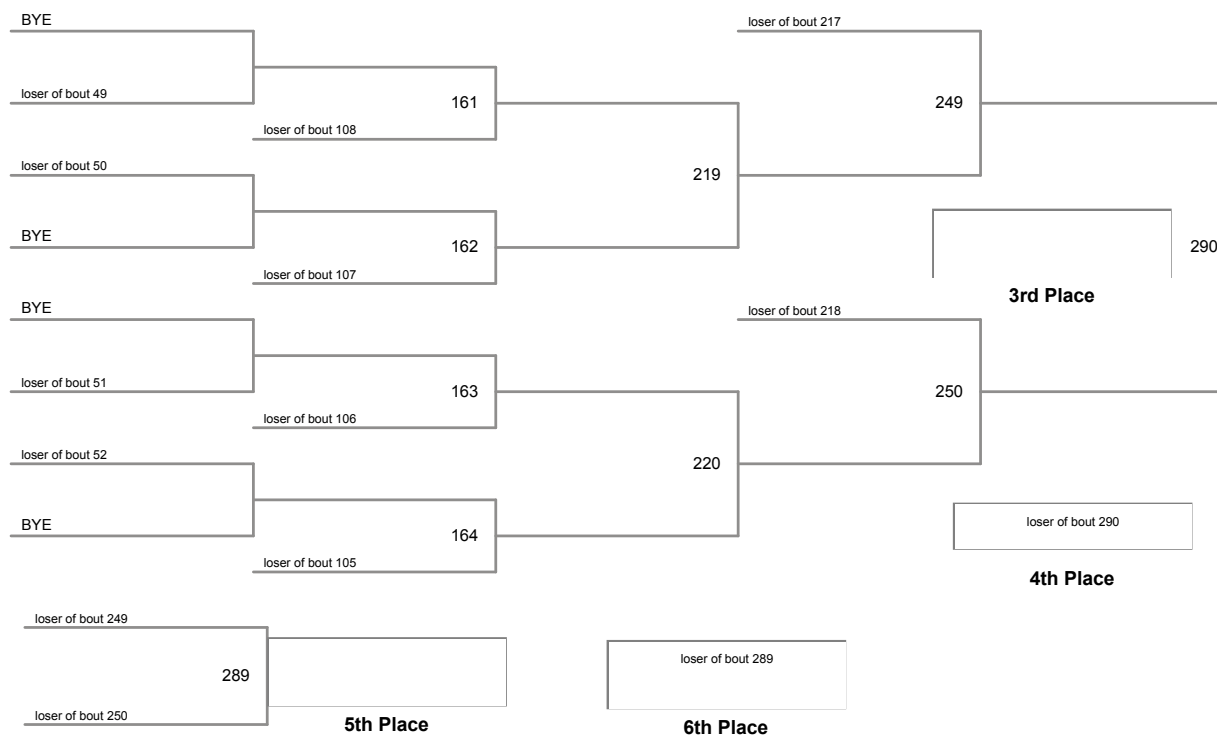

138 Lbs

145 Lbs

152 Lbs

2015 PIAA District 10 AA Tournament
2015 PIAA Distr Division

160 Lbs

170 Lbs

182 Lbs

2015 PIAA District 10 AA Tournament
2015 PIAA Distr Division

195 Lbs

2015 PIAA District 10 AA Tournament
2015 PIAA Distr Division

220 Lbs

285 Lbs