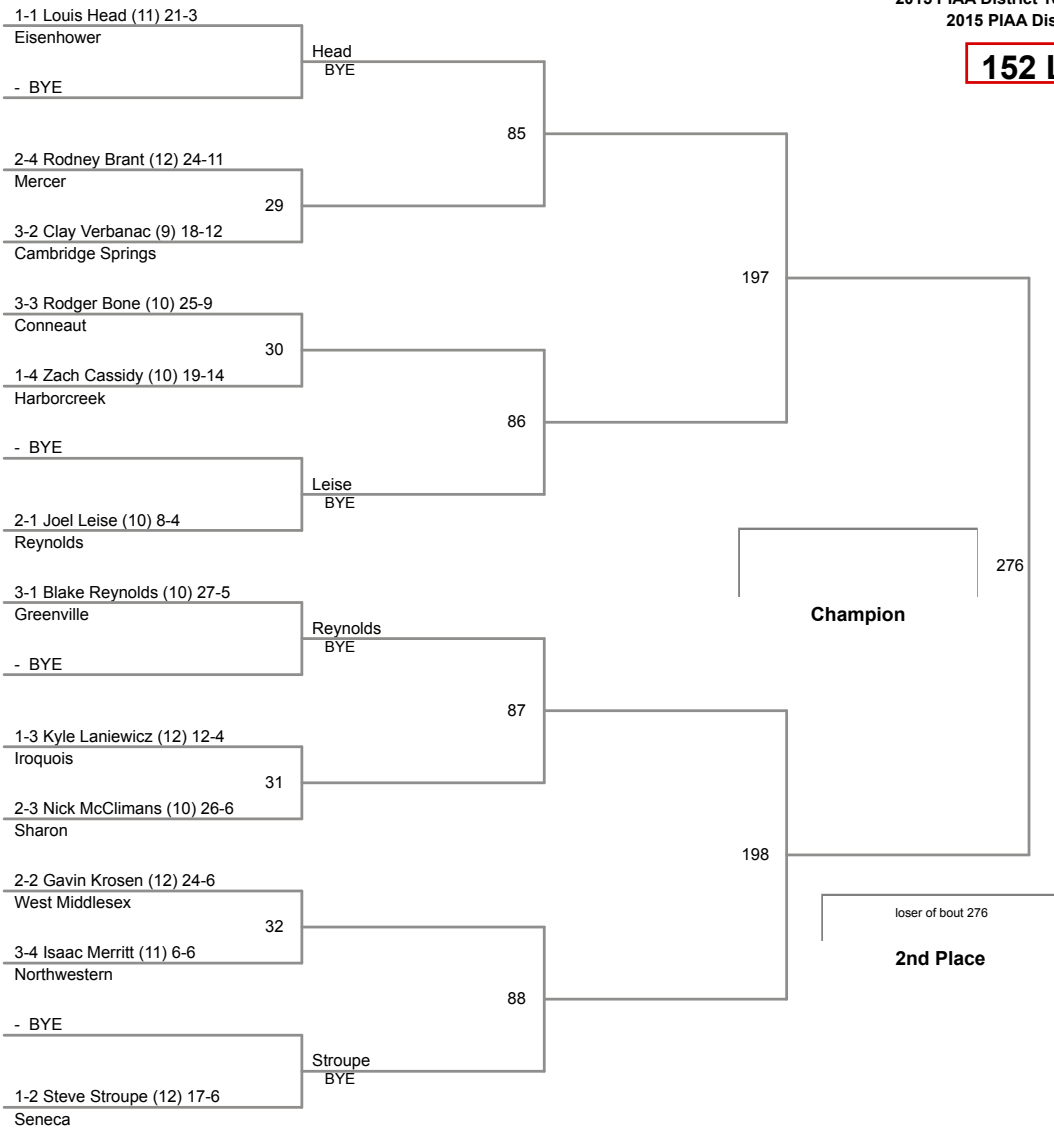

Champion

loser of bout 261
2nd Place

3rd Place

4th Place

5th Place

6th Place

126 Lbs

132 Lbs

138 Lbs

145 Lbs

152 Lbs

2015 PIAA District 10 AA Tournament
2015 PIAA Distr Division

160 Lbs

170 Lbs

182 Lbs

2015 PIAA District 10 AA Tournament
2015 PIAA Distr Division

195 Lbs

2015 PIAA District 10 AA Tournament
2015 PIAA Distr Division

220 Lbs

285 Lbs