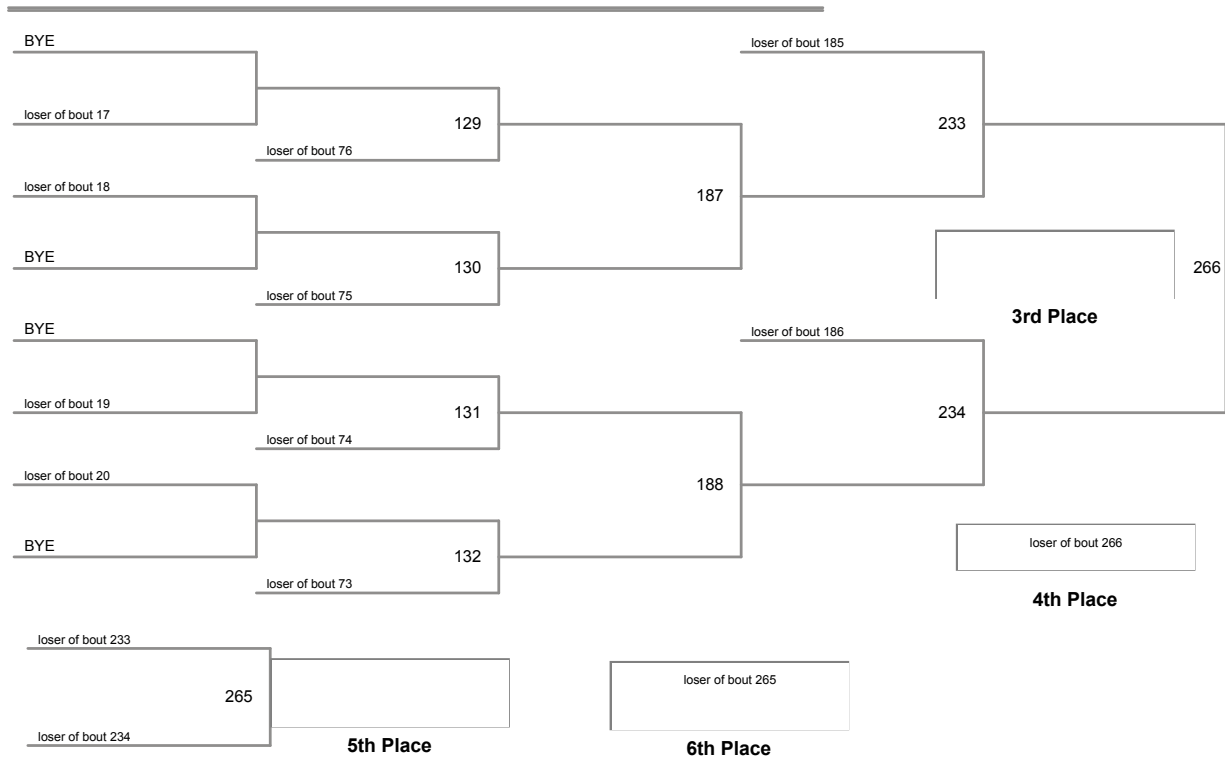

2015 PIAA District 10 AA Tournament
2015 PIAA Distr Division

106 Lbs

2015 PIAA District 10 AA Tournament
2015 PIAA Distr Division

113 Lbs

2015 PIAA District 10 AA Tournament
2015 PIAA Distr Division

120 Lbs

Champion

loser of bout 261
2nd Place

3rd Place

4th Place

5th Place

6th Place

126 Lbs

132 Lbs

138 Lbs

145 Lbs

152 Lbs

2015 PIAA District 10 AA Tournament
2015 PIAA Distr Division

160 Lbs

170 Lbs

182 Lbs

2015 PIAA District 10 AA Tournament
2015 PIAA Distr Division

195 Lbs

2015 PIAA District 10 AA Tournament
2015 PIAA Distr Division

220 Lbs

285 Lbs