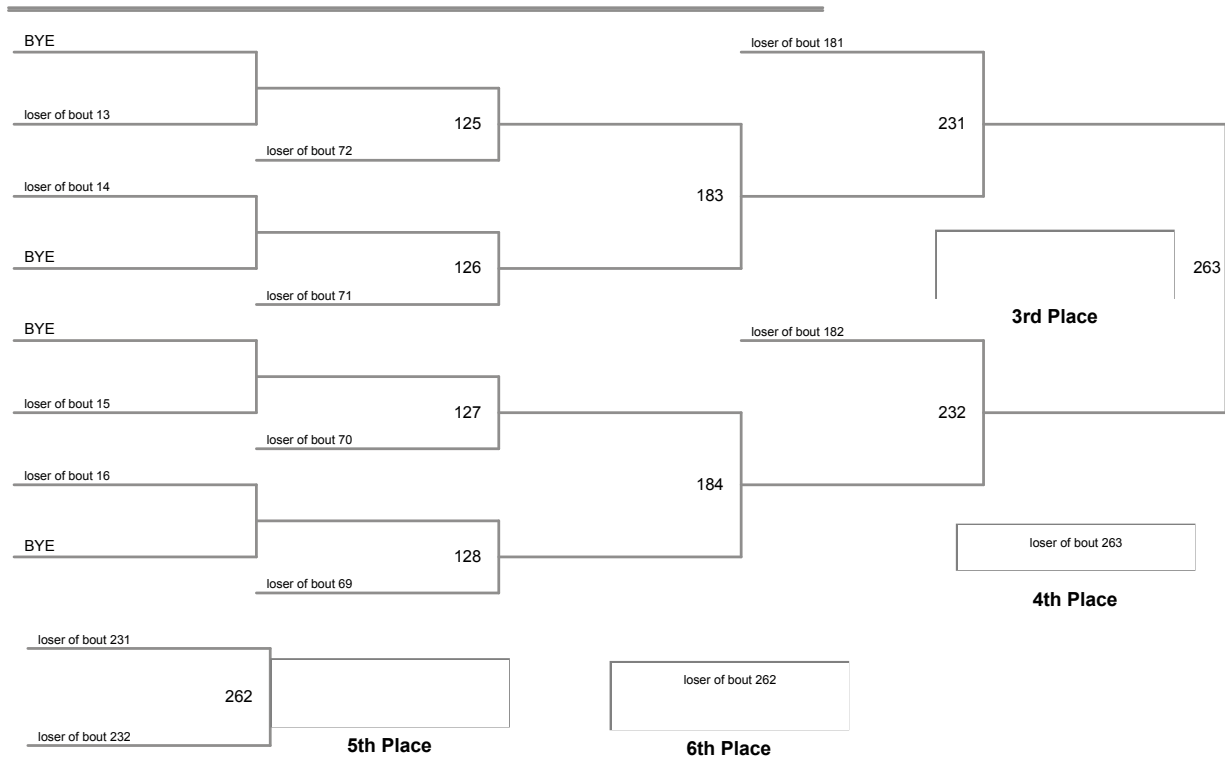

2015 PIAA District 10 AA Tournament
2015 PIAA Distr Division

106 Lbs

2015 PIAA District 10 AA Tournament
2015 PIAA Distr Division

113 Lbs

2015 PIAA District 10 AA Tournament
2015 PIAA Distr Division

120 Lbs

Champion

loser of bout 261
2nd Place

3rd Place

4th Place

5th Place

6th Place

126 Lbs

132 Lbs

138 Lbs

145 Lbs

152 Lbs

2015 PIAA District 10 AA Tournament
2015 PIAA Distr Division

160 Lbs

170 Lbs

182 Lbs

2015 PIAA District 10 AA Tournament
2015 PIAA Distr Division

195 Lbs

2015 PIAA District 10 AA Tournament
2015 PIAA Distr Division

220 Lbs

285 Lbs