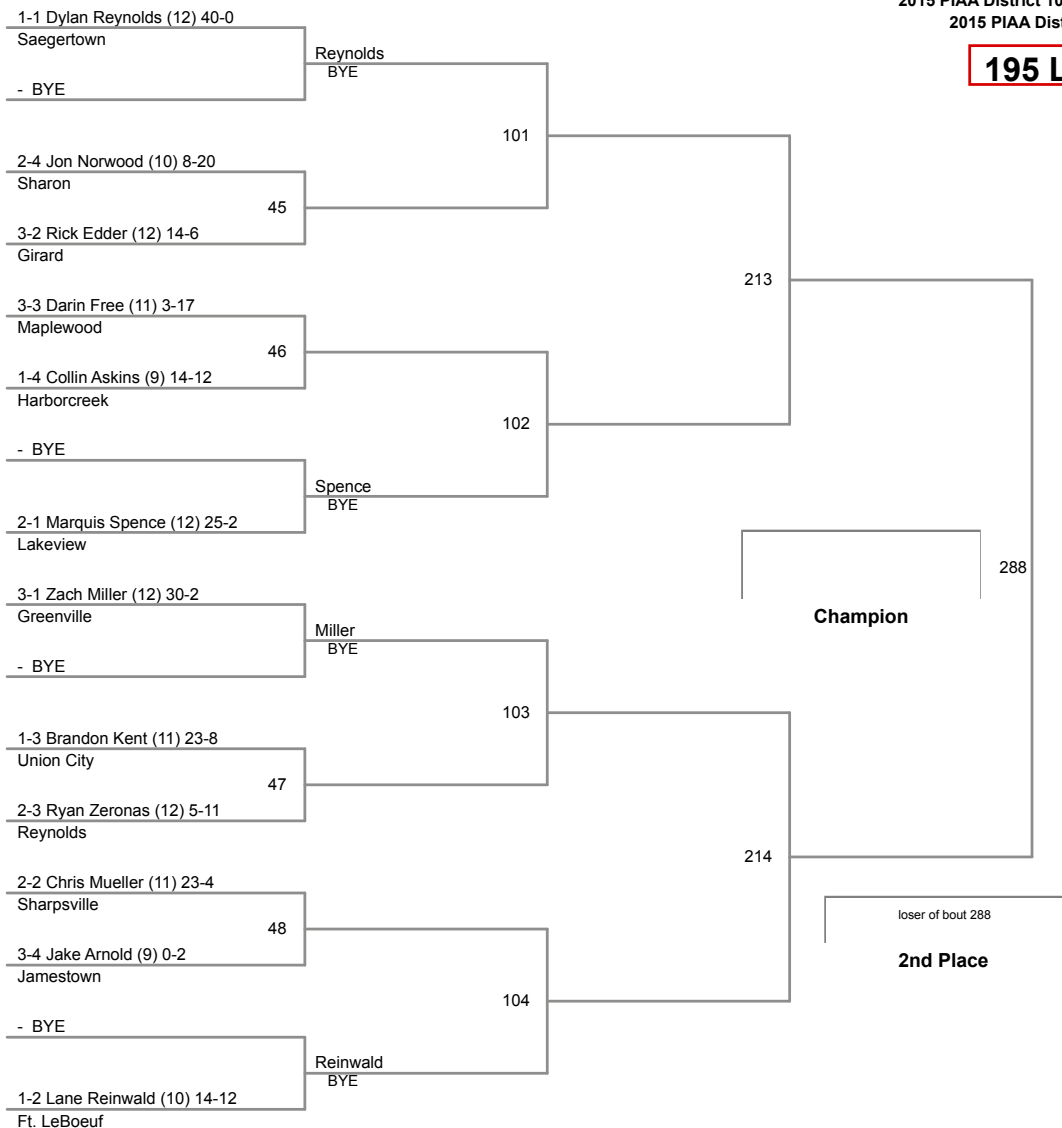

Champion

loser of bout 261
2nd Place

3rd Place

4th Place

5th Place

6th Place

126 Lbs

132 Lbs

138 Lbs

145 Lbs

152 Lbs

2015 PIAA District 10 AA Tournament
2015 PIAA Distr Division

160 Lbs

170 Lbs

182 Lbs

2015 PIAA District 10 AA Tournament
2015 PIAA Distr Division

195 Lbs

2015 PIAA District 10 AA Tournament
2015 PIAA Distr Division

220 Lbs

285 Lbs