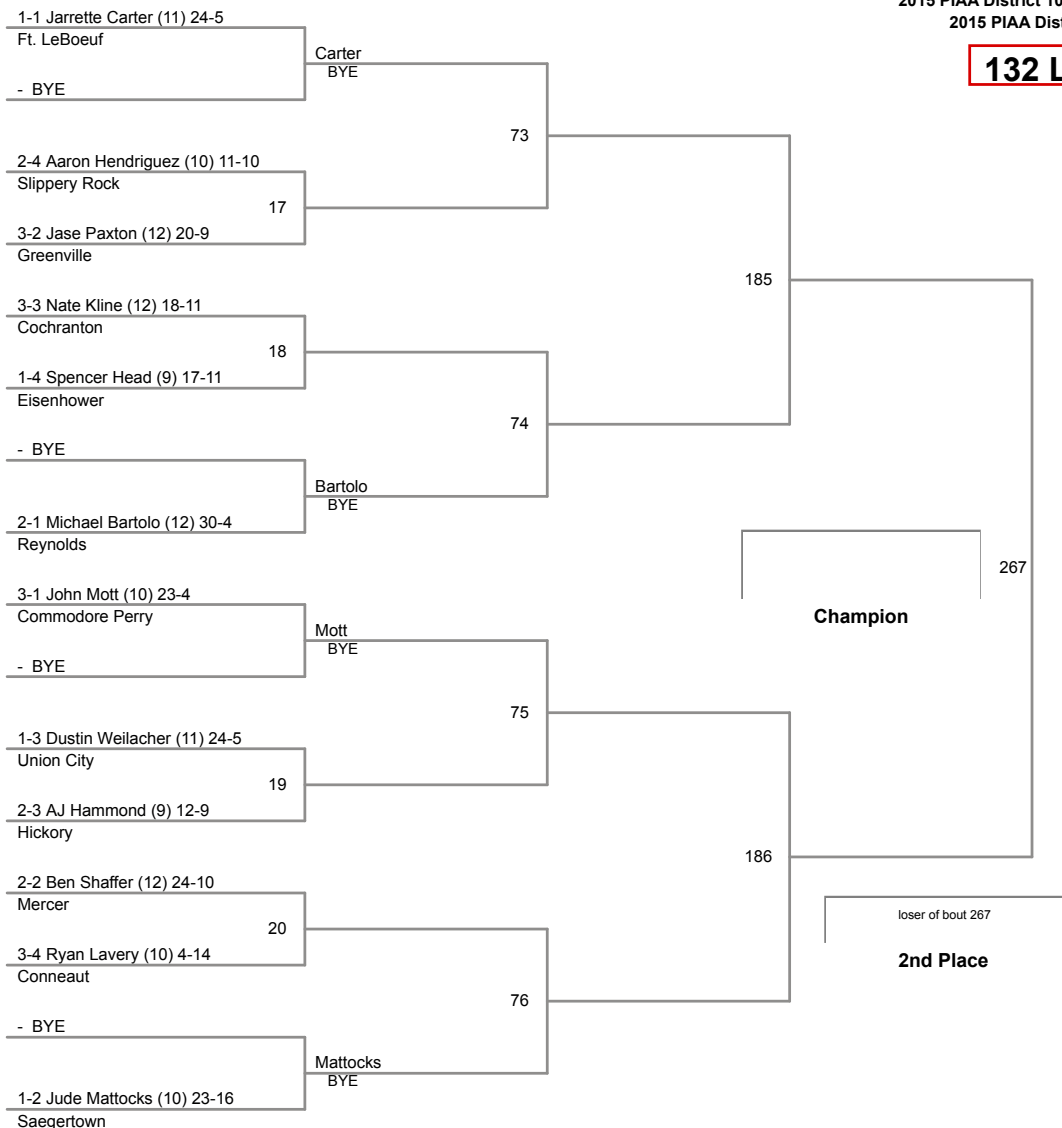

Champion

loser of bout 261
2nd Place

3rd Place

4th Place

5th Place

6th Place

126 Lbs

132 Lbs

138 Lbs

145 Lbs

152 Lbs

2015 PIAA District 10 AA Tournament
2015 PIAA Distr Division

160 Lbs

170 Lbs

182 Lbs

2015 PIAA District 10 AA Tournament
2015 PIAA Distr Division

195 Lbs

2015 PIAA District 10 AA Tournament
2015 PIAA Distr Division

220 Lbs

285 Lbs