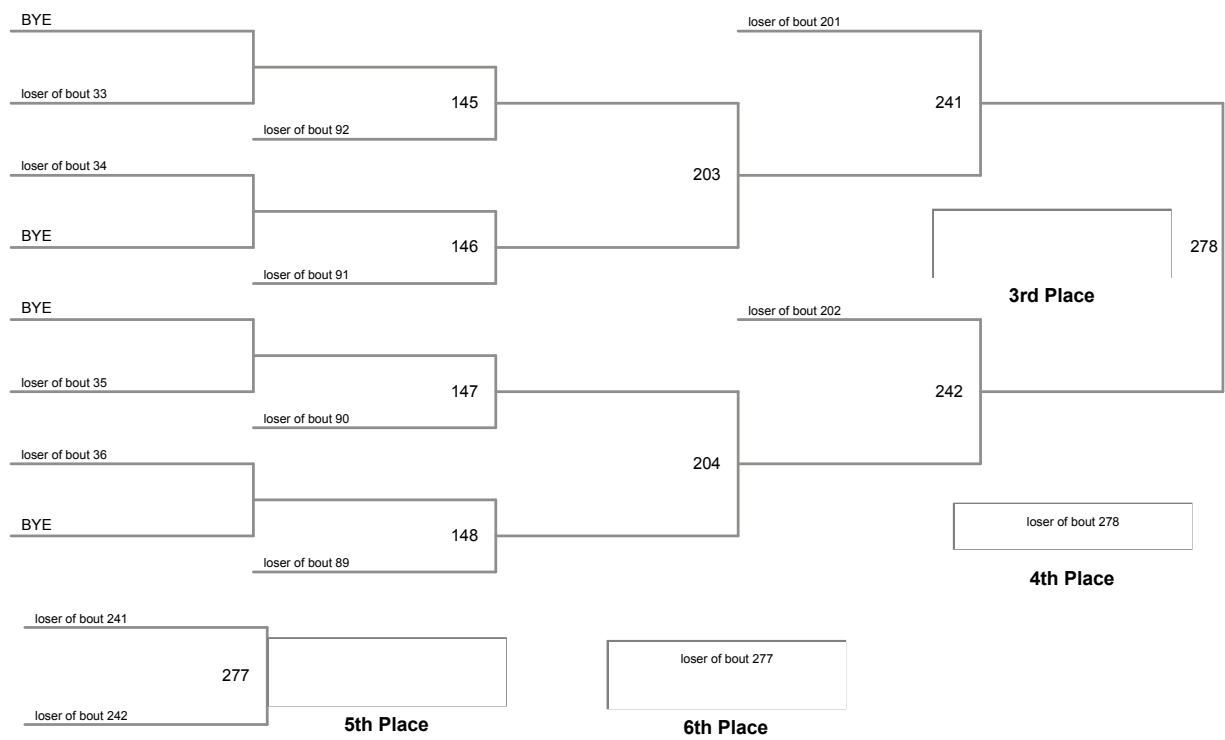

138 Lbs

145 Lbs

152 Lbs

2015 PIAA District 10 AA Tournament
2015 PIAA Distr Division

160 Lbs

170 Lbs

182 Lbs

2015 PIAA District 10 AA Tournament
2015 PIAA Distr Division

195 Lbs

2015 PIAA District 10 AA Tournament
2015 PIAA Distr Division

220 Lbs

285 Lbs