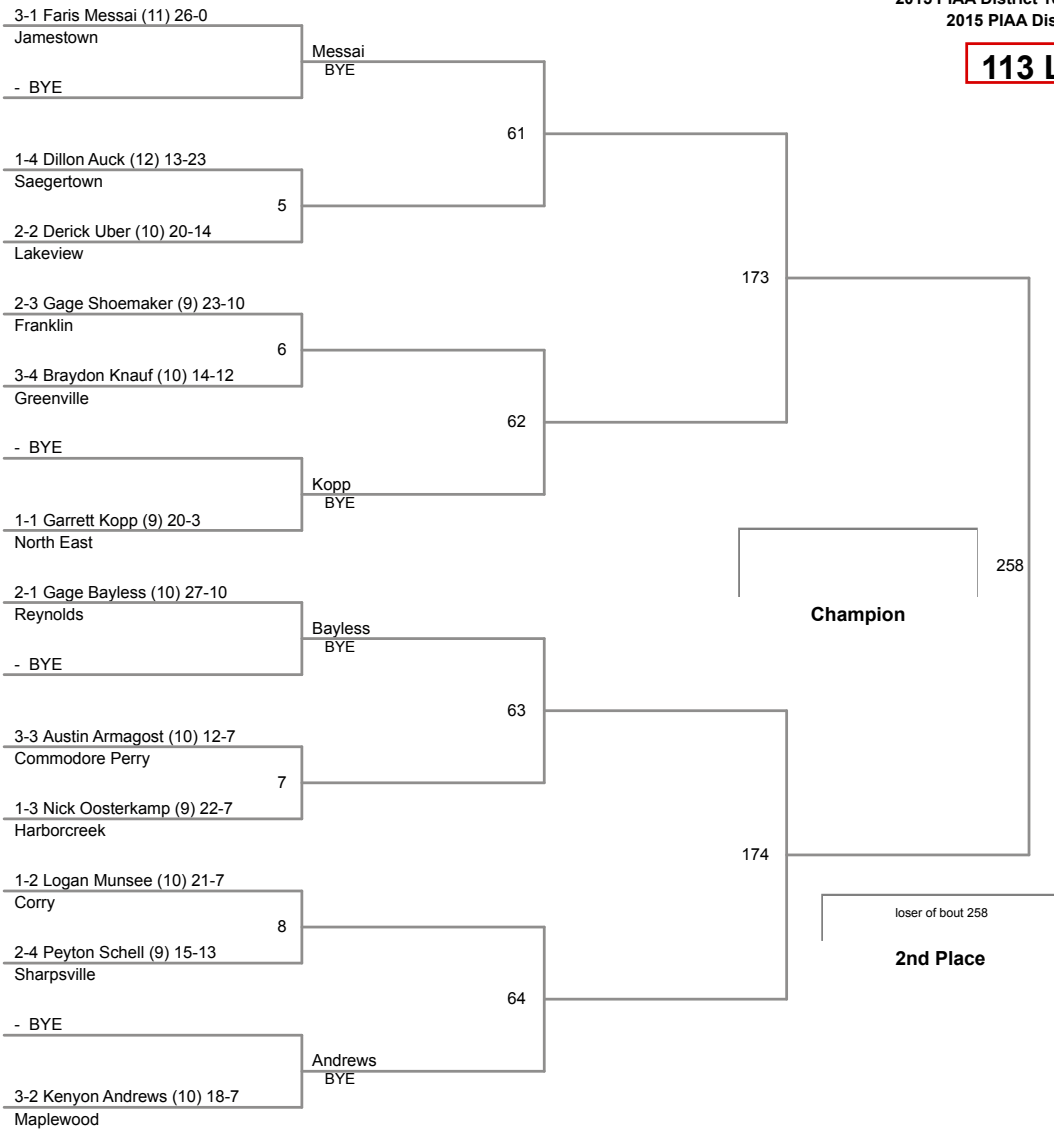

2015 PIAA District 10 AA Tournament
2015 PIAA Distr Division

106 Lbs

2015 PIAA District 10 AA Tournament
2015 PIAA Distr Division

113 Lbs

2015 PIAA District 10 AA Tournament
2015 PIAA Distr Division

120 Lbs

Champion

loser of bout 261
2nd Place

3rd Place

4th Place

5th Place

6th Place

126 Lbs

132 Lbs

138 Lbs

145 Lbs

152 Lbs

2015 PIAA District 10 AA Tournament
2015 PIAA Distr Division

160 Lbs

170 Lbs

182 Lbs

2015 PIAA District 10 AA Tournament
2015 PIAA Distr Division

195 Lbs

2015 PIAA District 10 AA Tournament
2015 PIAA Distr Division

220 Lbs

285 Lbs